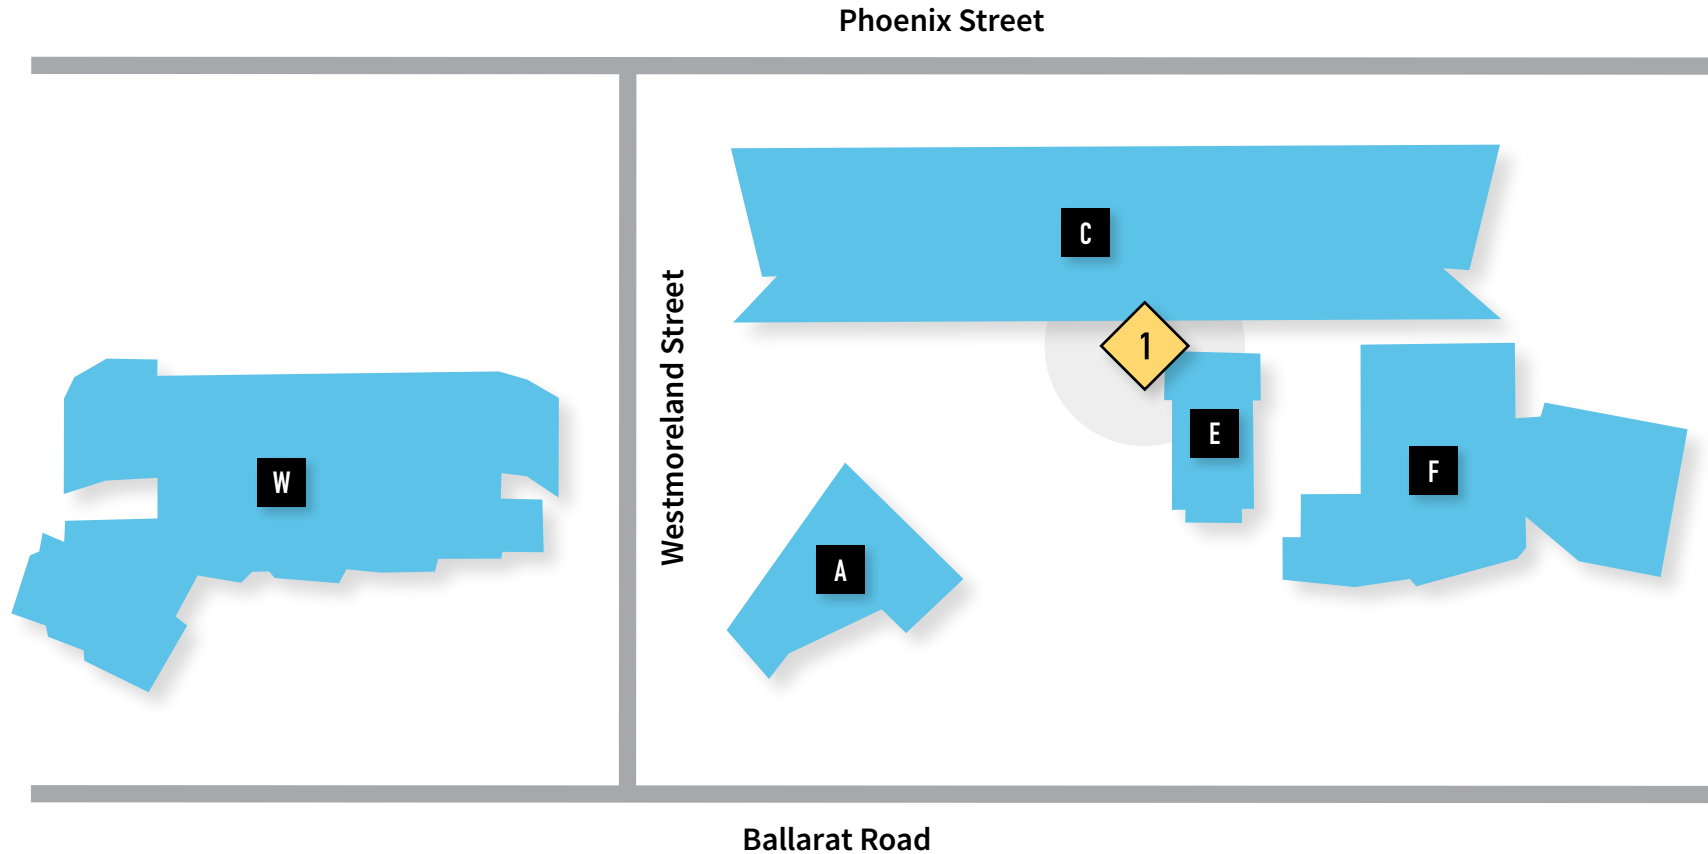

# DRINKING WATER FOUNTAIN LOCATIONS

## Sunshine campus

### Locations

1. Outside Building E – [Coordinates](#)

Click the diamonds on the map to view Google Map coordinates.