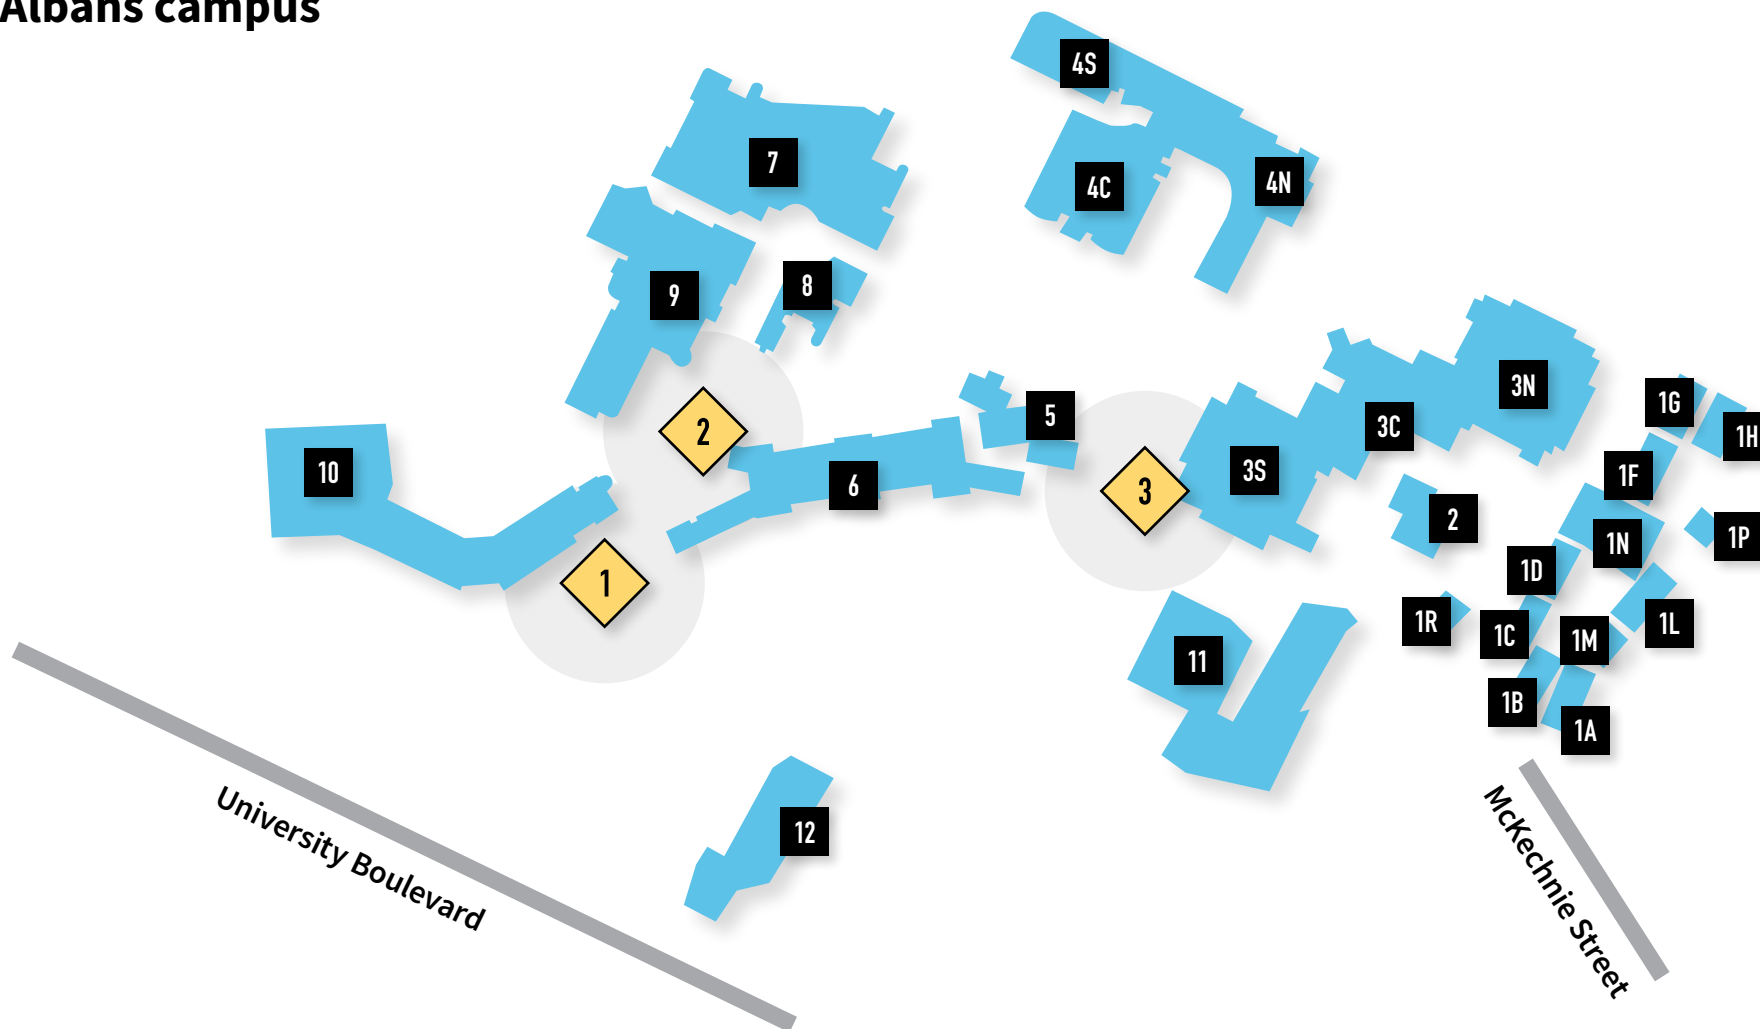

DRINKING WATER FOUNTAIN LOCATIONS

St Albans campus

Locations

1. Outside Building 10 (Cyber Security Centre near turning circle) – [Coordinates](#)
2. Outside Building 6 – [Coordinates](#)
3. Outside Building 3S – [Coordinates](#)

Click the diamonds on the map to view Google Map coordinates.