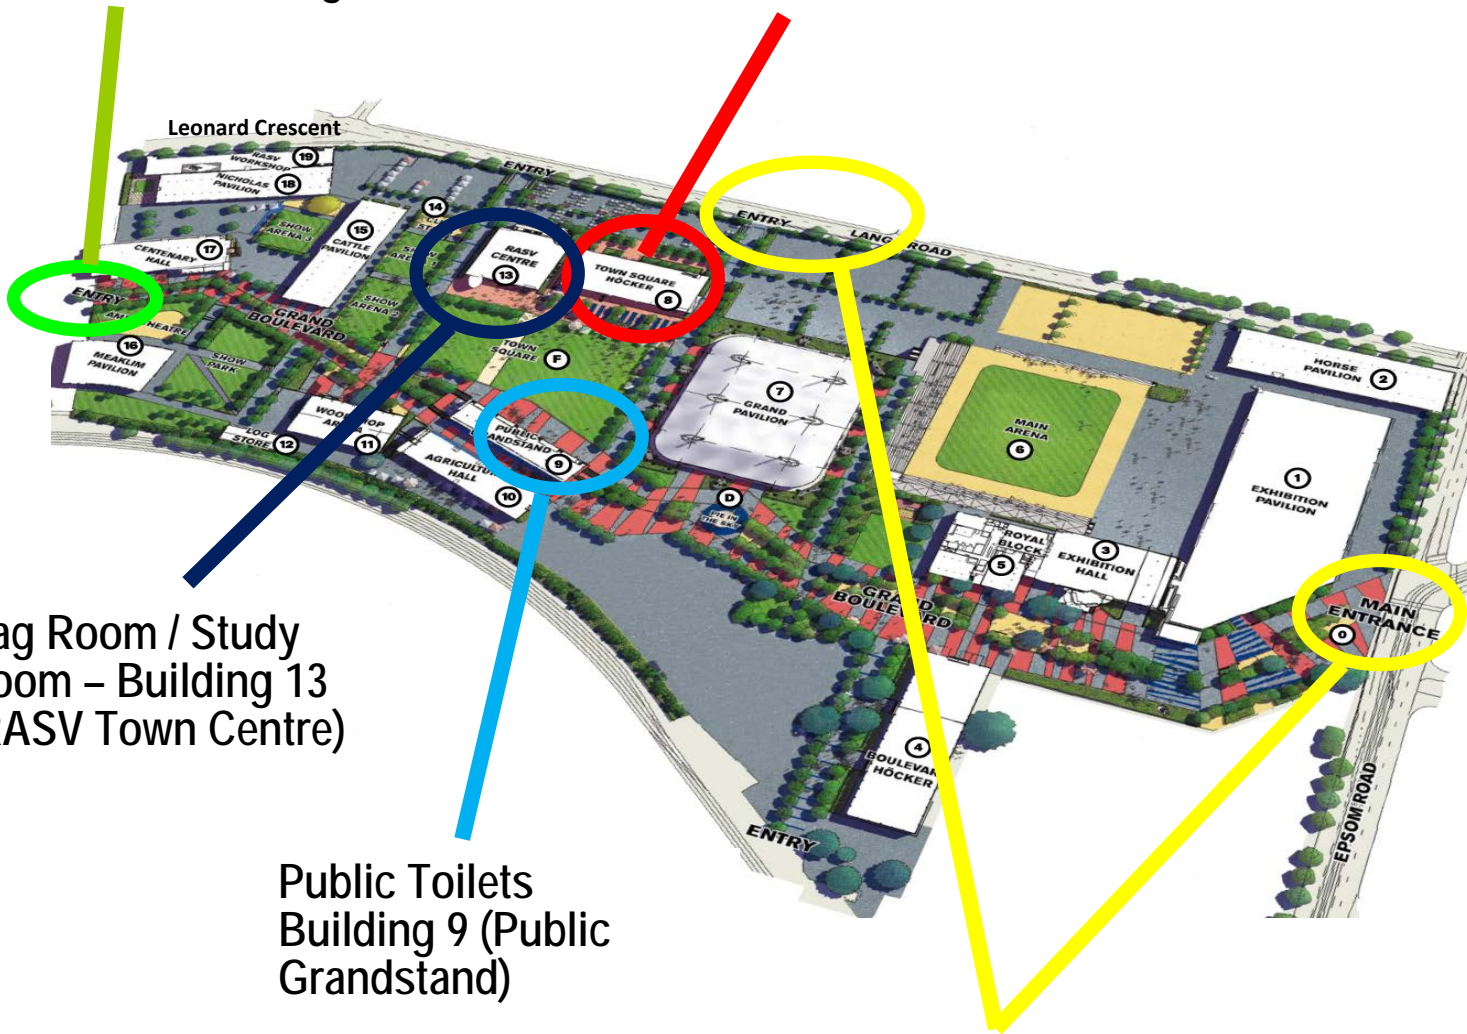

MELBOURNE SHOWGROUNDS EXAMINATION VENUE MAP

Car Parking
Enter via Gate 7,
Leonard Crescent
Melbourne Showgrounds

Exams are held in
Building 8 (Town Square Hoecker)
Exam Administration (Building 8)

Bag Room / Study
Room – Building 13
(RASV Town Centre)

Public Toilets
Building 9 (Public
Grandstand)

Pedestrian Access
Main Entrance (Epson Rd)
& Gate 4 (Langs Rd)