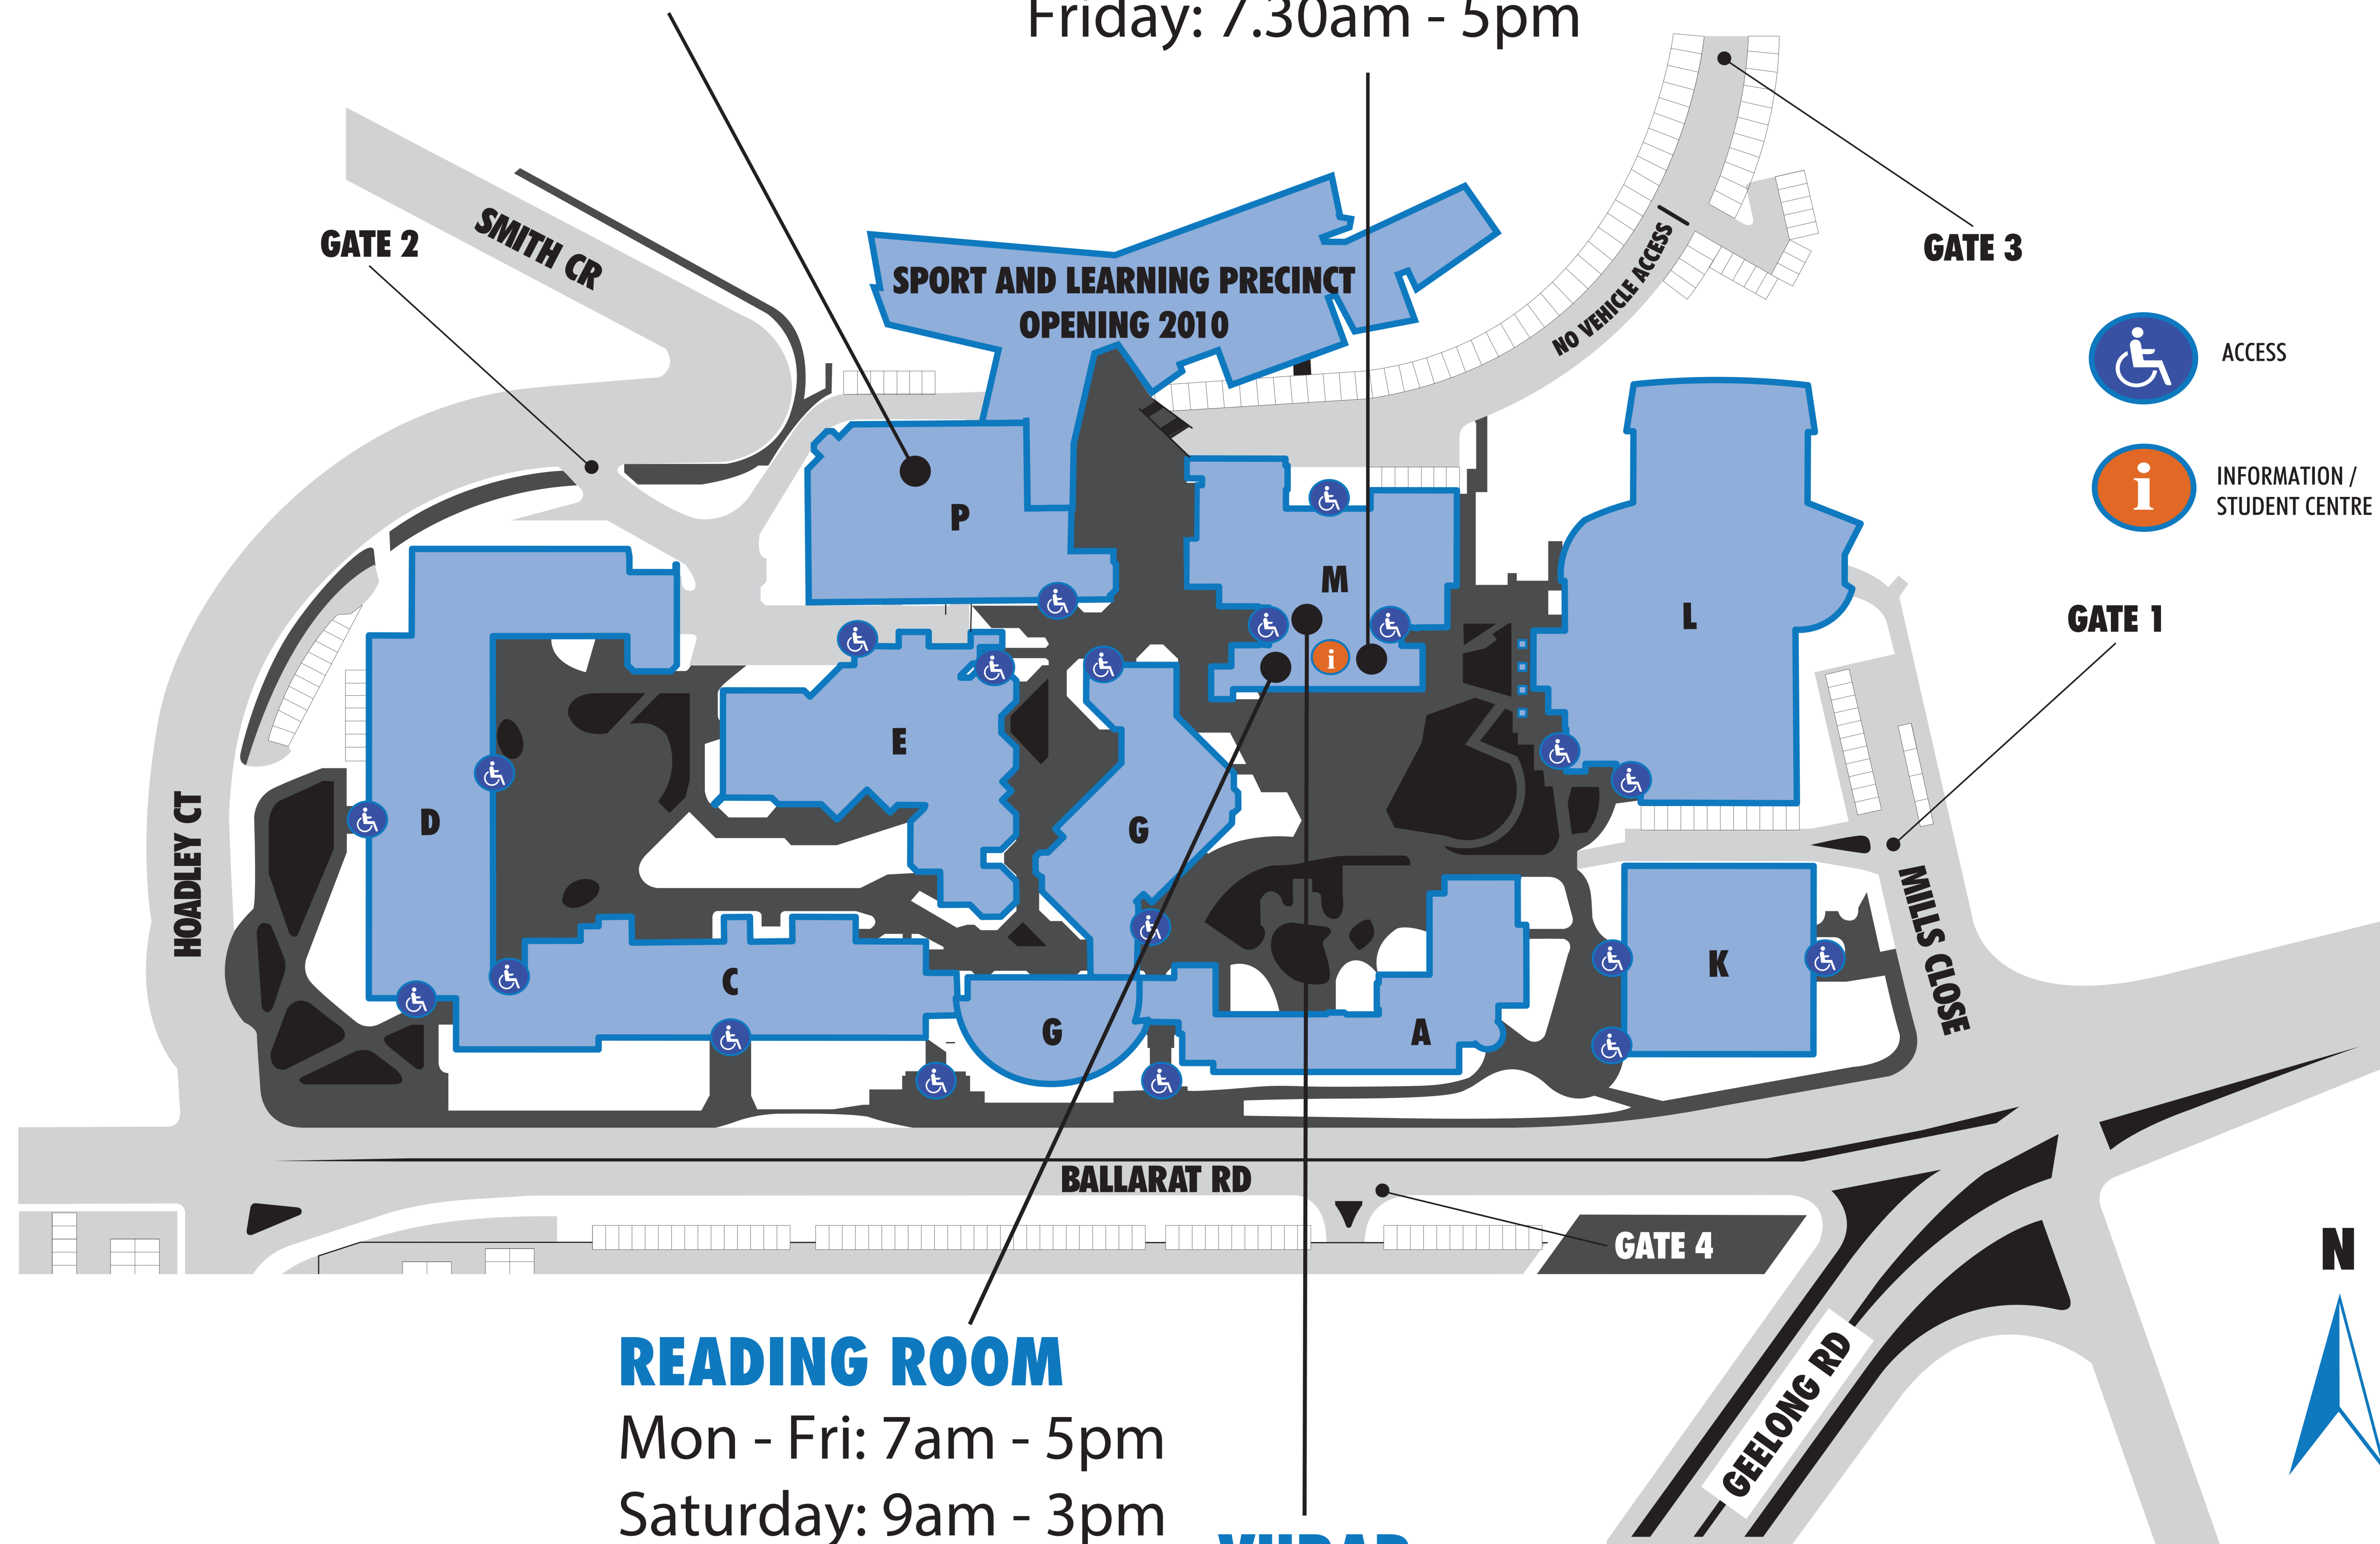

FOOTSCRAY PARK CAFES AND BARS

CAFE CENTRAL

Mon- Fri: 8am - 5pm (during semester)
Mon - Fri: 8am - 3pm (during breaks)

NOODLE HOUSE

Mon - Thur: 7.30am - 7pm
Friday: 7.30am - 5pm

READING ROOM

Mon - Fri: 7am - 5pm
Saturday: 9am - 3pm

VUBAR

Mon - Thur: 7.30am - 5pm
Friday: 7.30am - 6.30pm
Saturday: 8.30am - 3.30pm

ACCESS

INFORMATION / STUDENT CENTRE