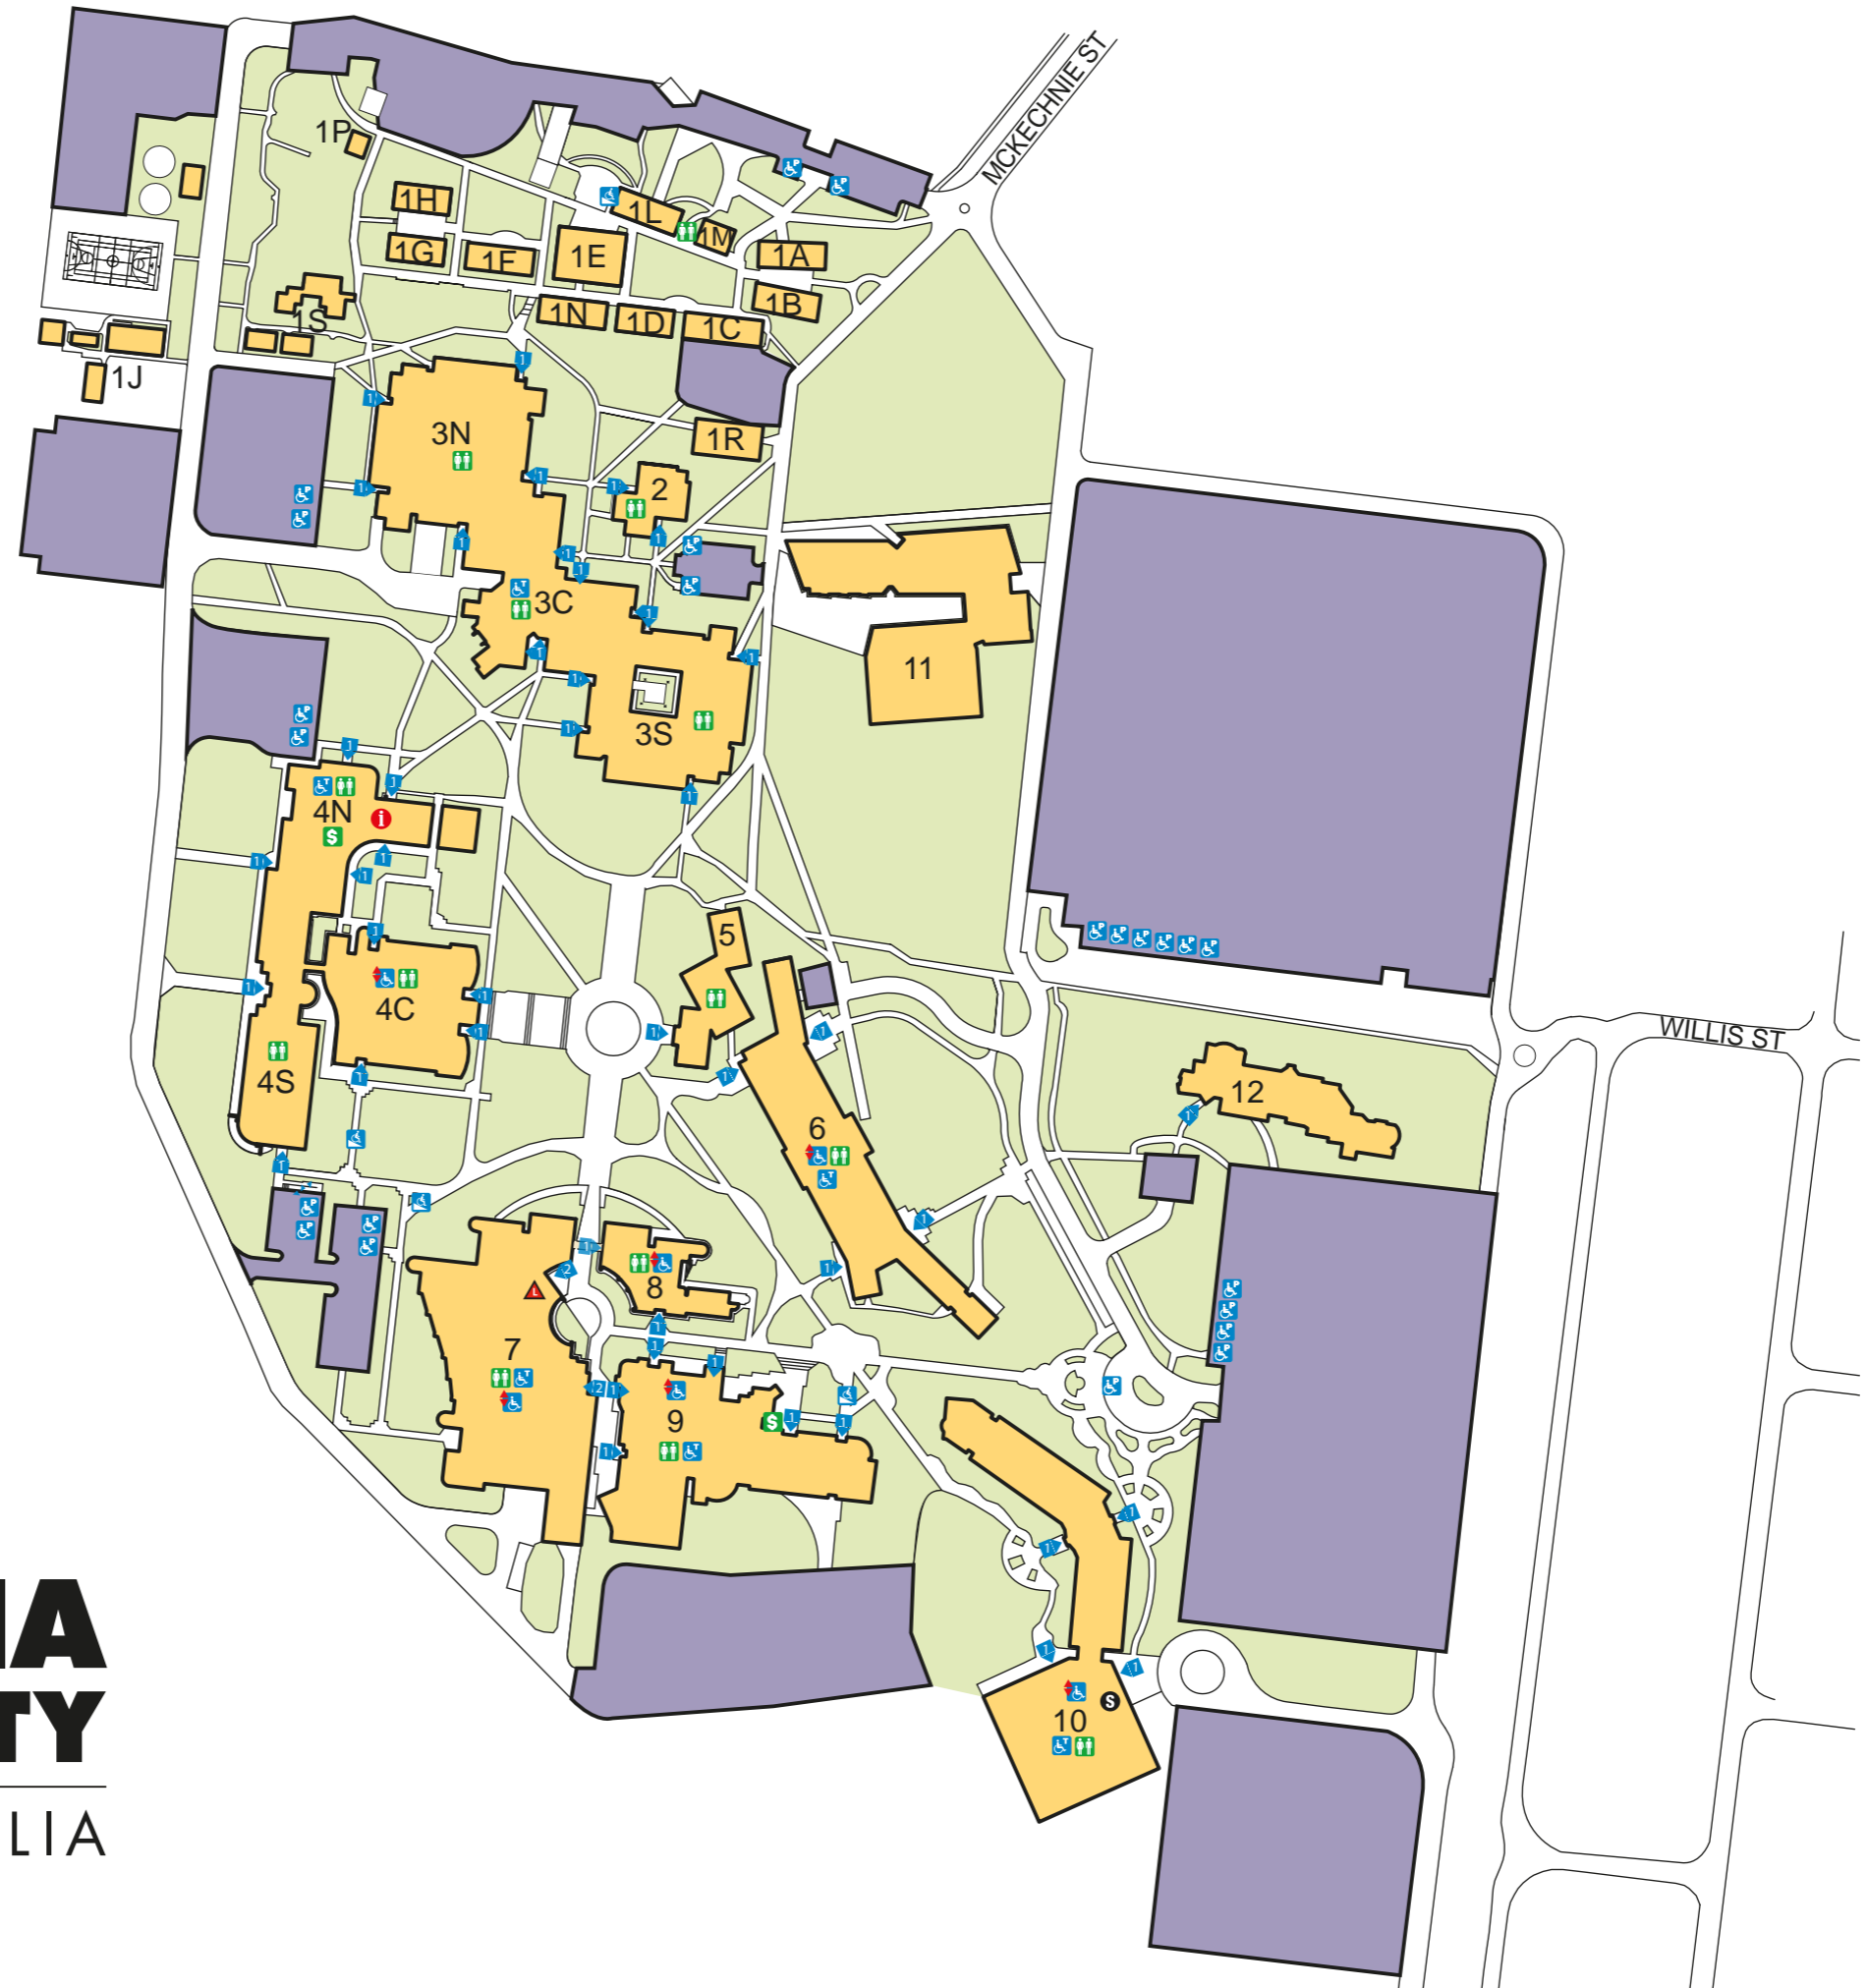

# ST ALBANS CAMPUS ACCESS AND MOBILITY MAP

## LEGEND

- Accessible Parking
- Accessible Toilet
- Accessible Lift
- Steep Gradient
- Toilets
- ATM
- Student Service Centre
- Car Parks
- University Buildings
- Linkway Over
- Accessible Building Entry with entry level number
- Library
- Security

**VICTORIA  
UNIVERSITY**

MELBOURNE AUSTRALIA