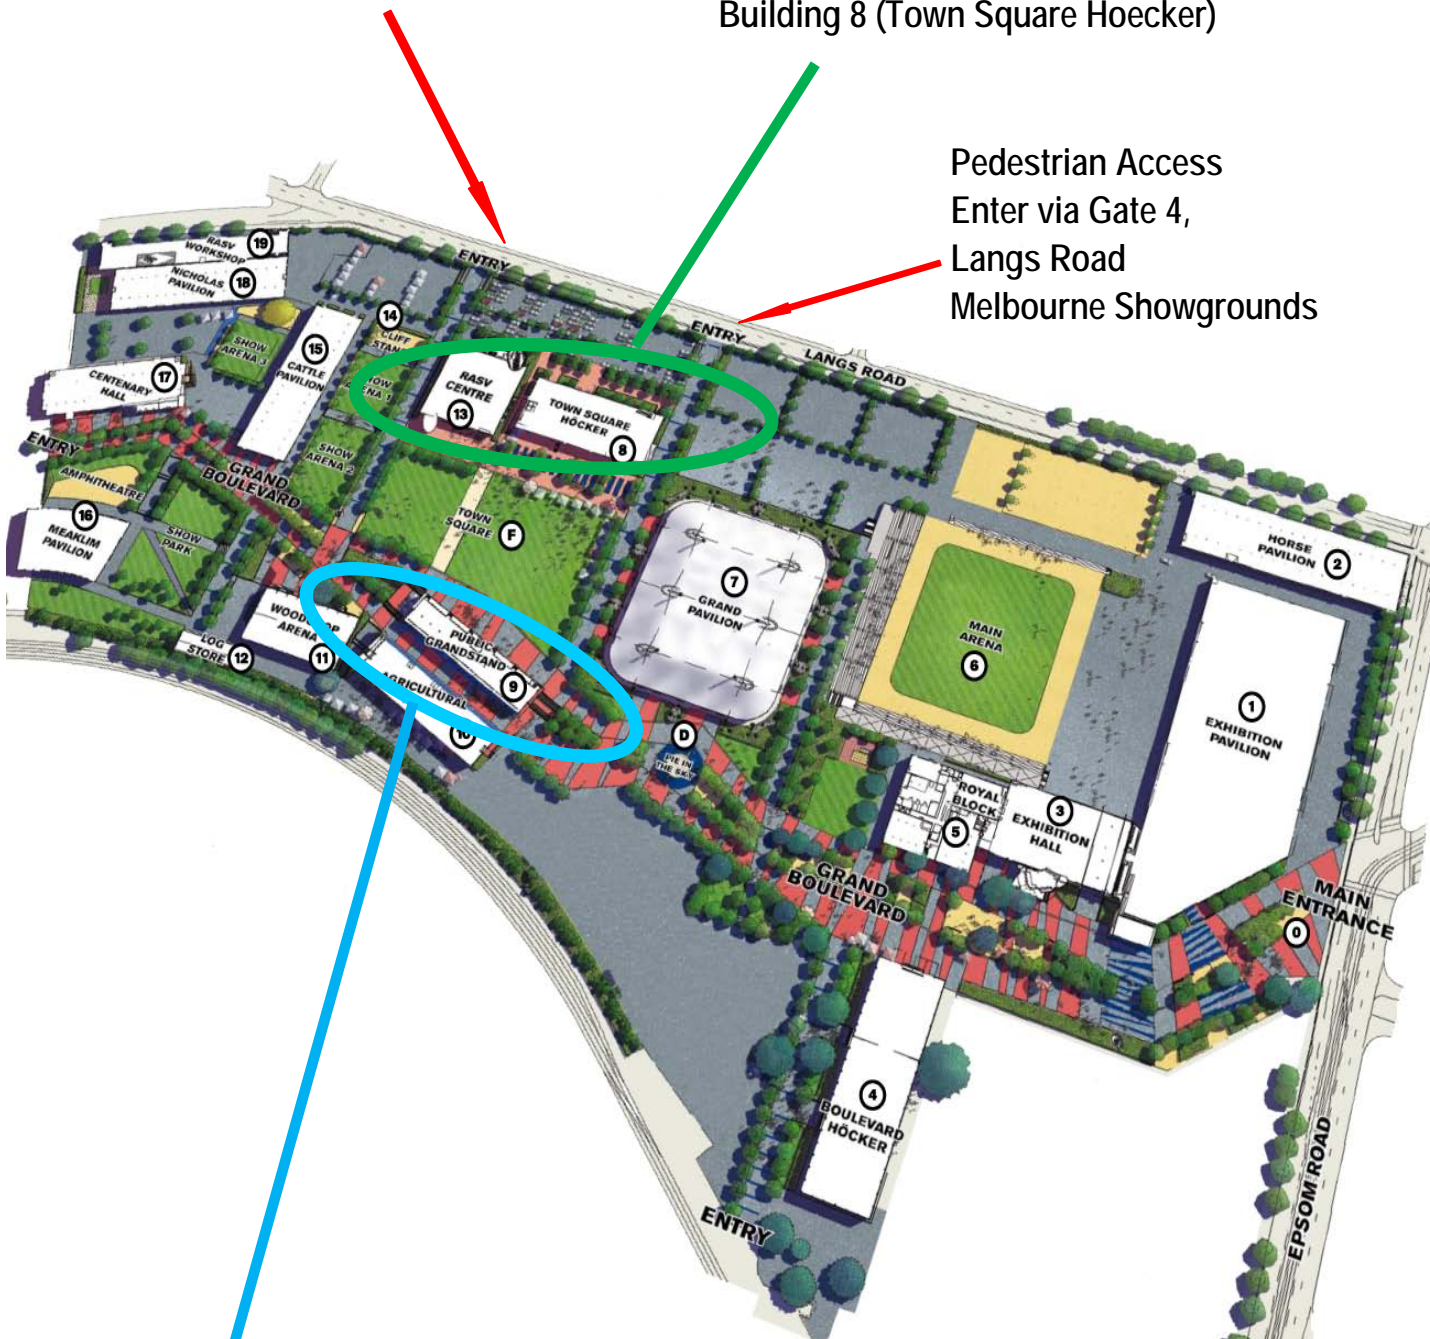

MELBOURNE SHOWGROUNDS EXAMINATION VENUE MAP SEMSTER 2 2010

Car parking
Enter via Gate 5,
Langs Road
Melbourne Showgrounds

Exams are held in
Building 13 (RASV Centre) and
Building 8 (Town Square Hoecker)

Pedestrian Access
Enter via Gate 4,
Langs Road
Melbourne Showgrounds

Bag Room / Study Room & Public Toilets
Building 9 (Public Grandstand)