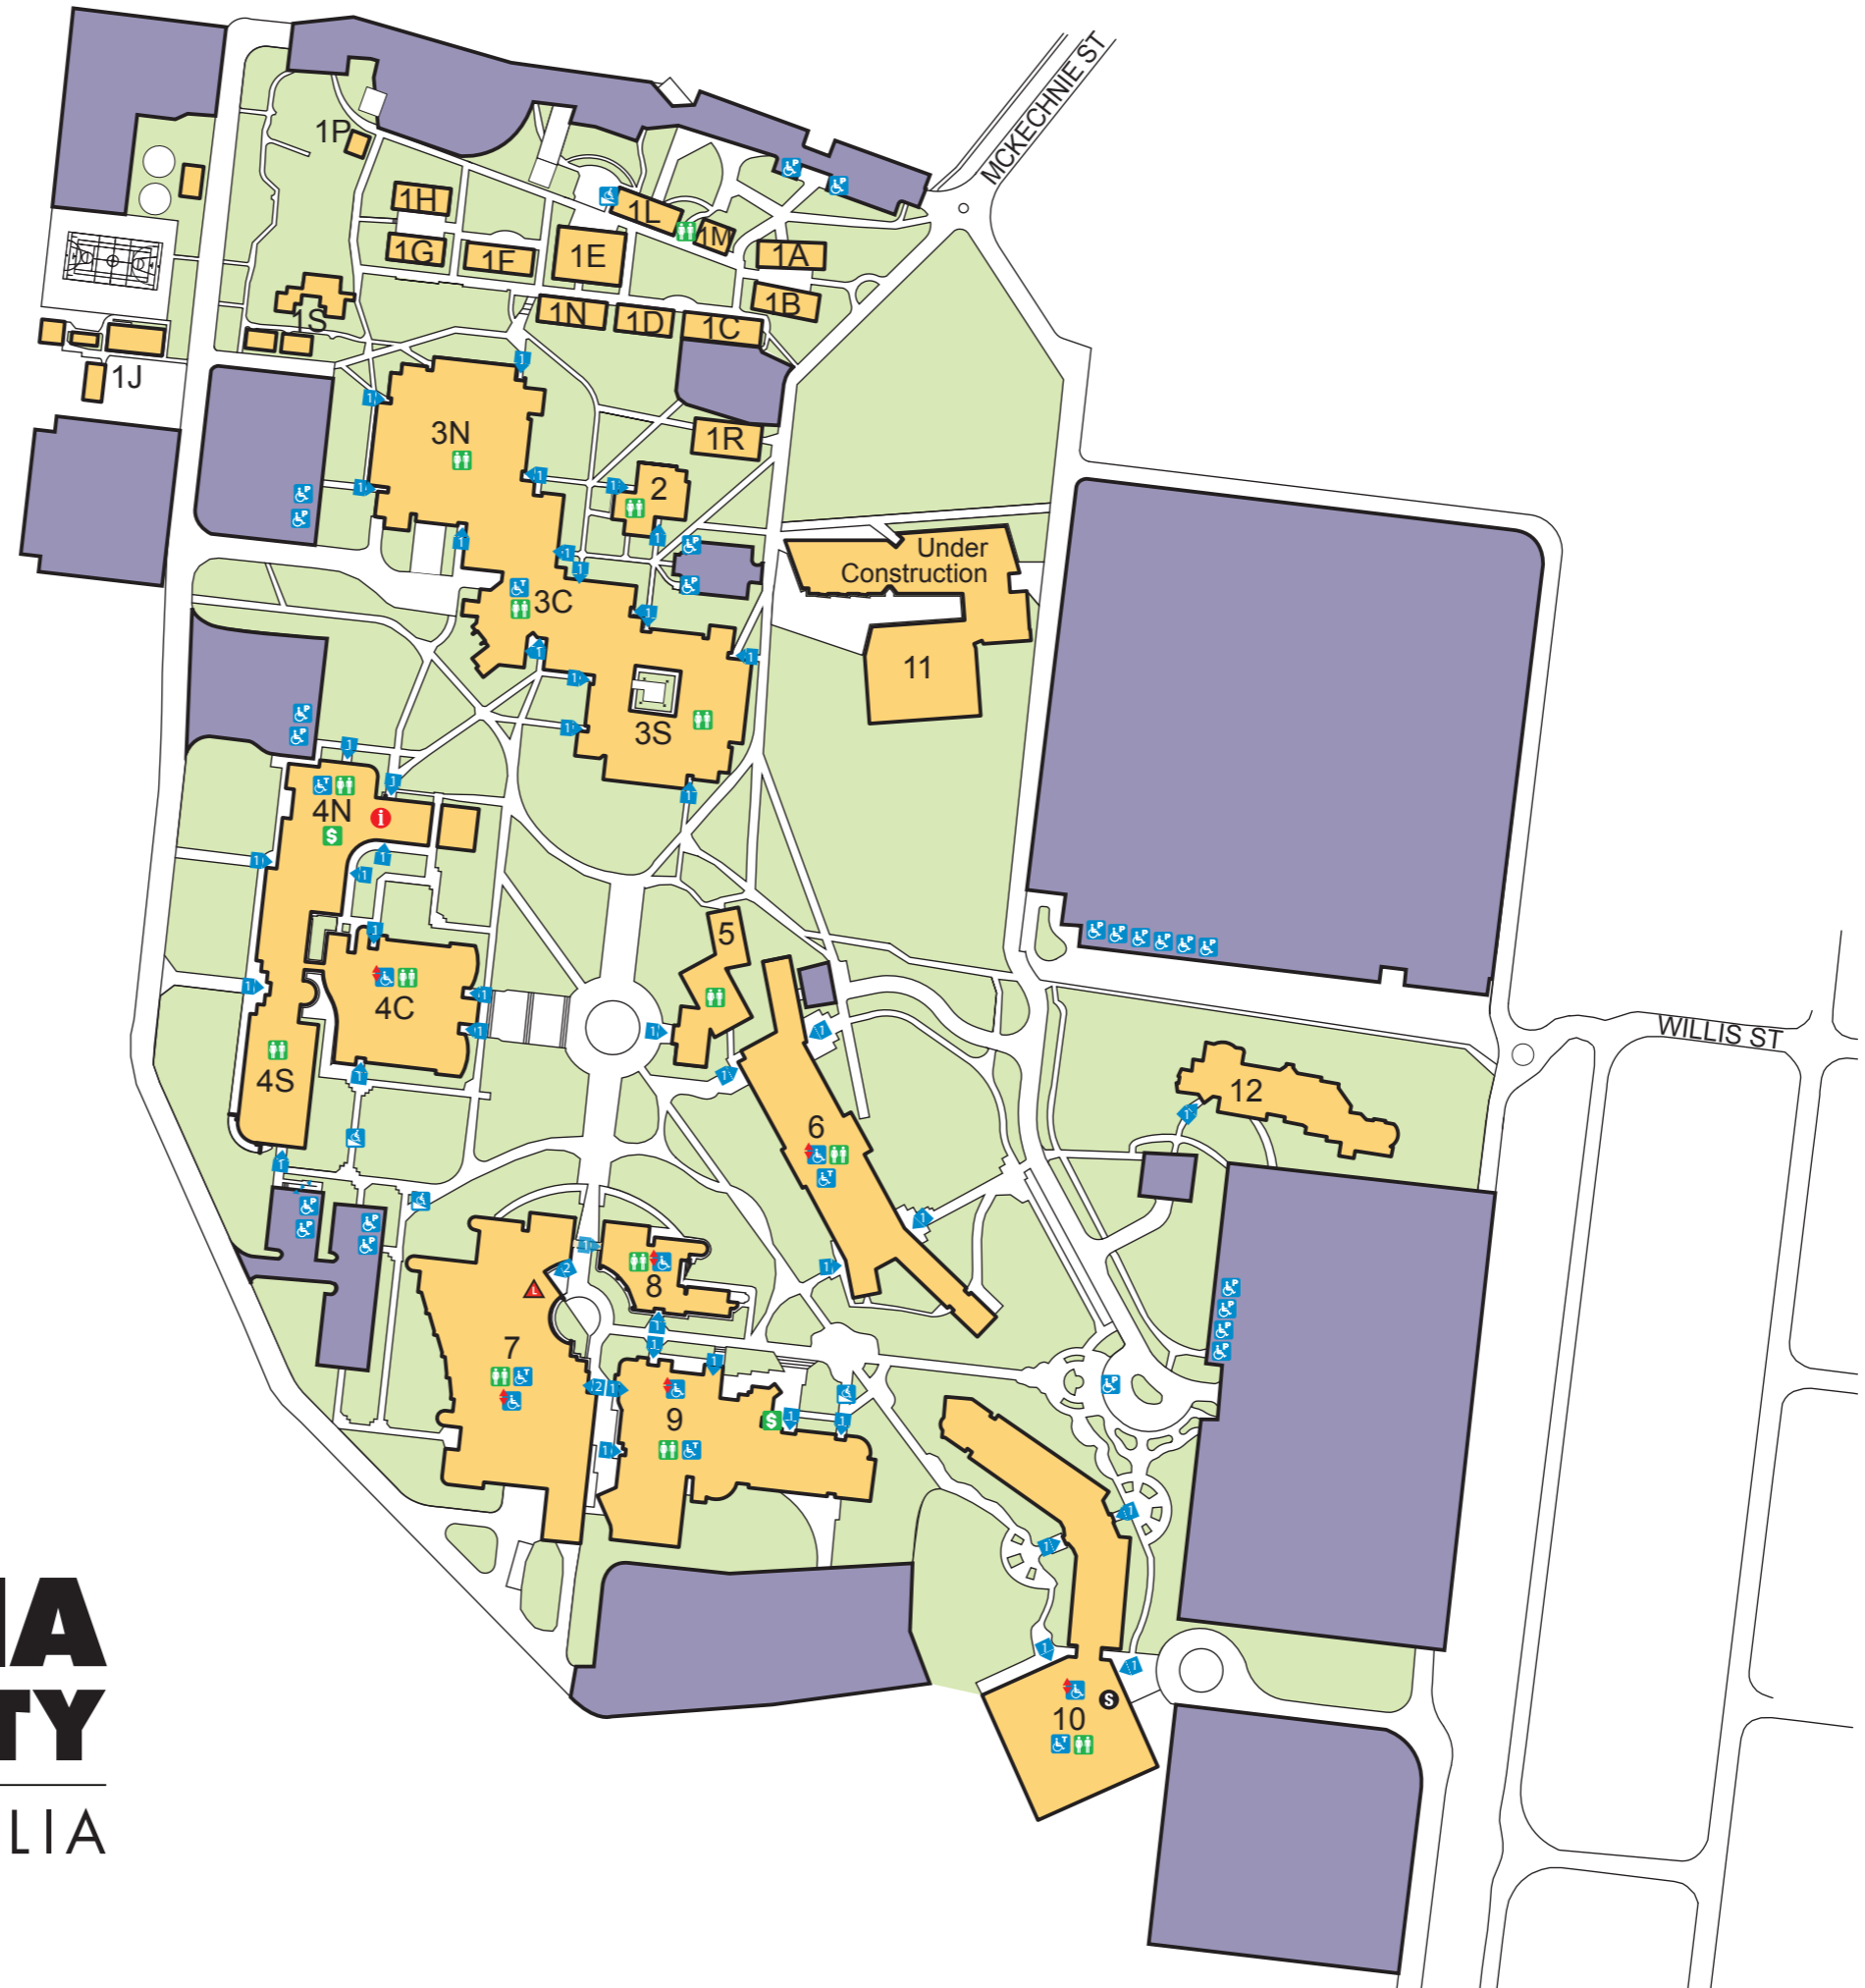

ST ALBANS CAMPUS ACCESS AND MOBILITY MAP

LEGEND

-  Accessible Parking
-  Accessible Toilet
-  Accessible Lift
-  Steep Gradient
-  Toilets
-  ATM
-  Student Service Centre
-  Car Parks
-  University Buildings
-  Linkway Over
-  Accessible Building Entry with entry level number
-  Library
-  Security

**VICTORIA
UNIVERSITY**

MELBOURNE AUSTRALIA