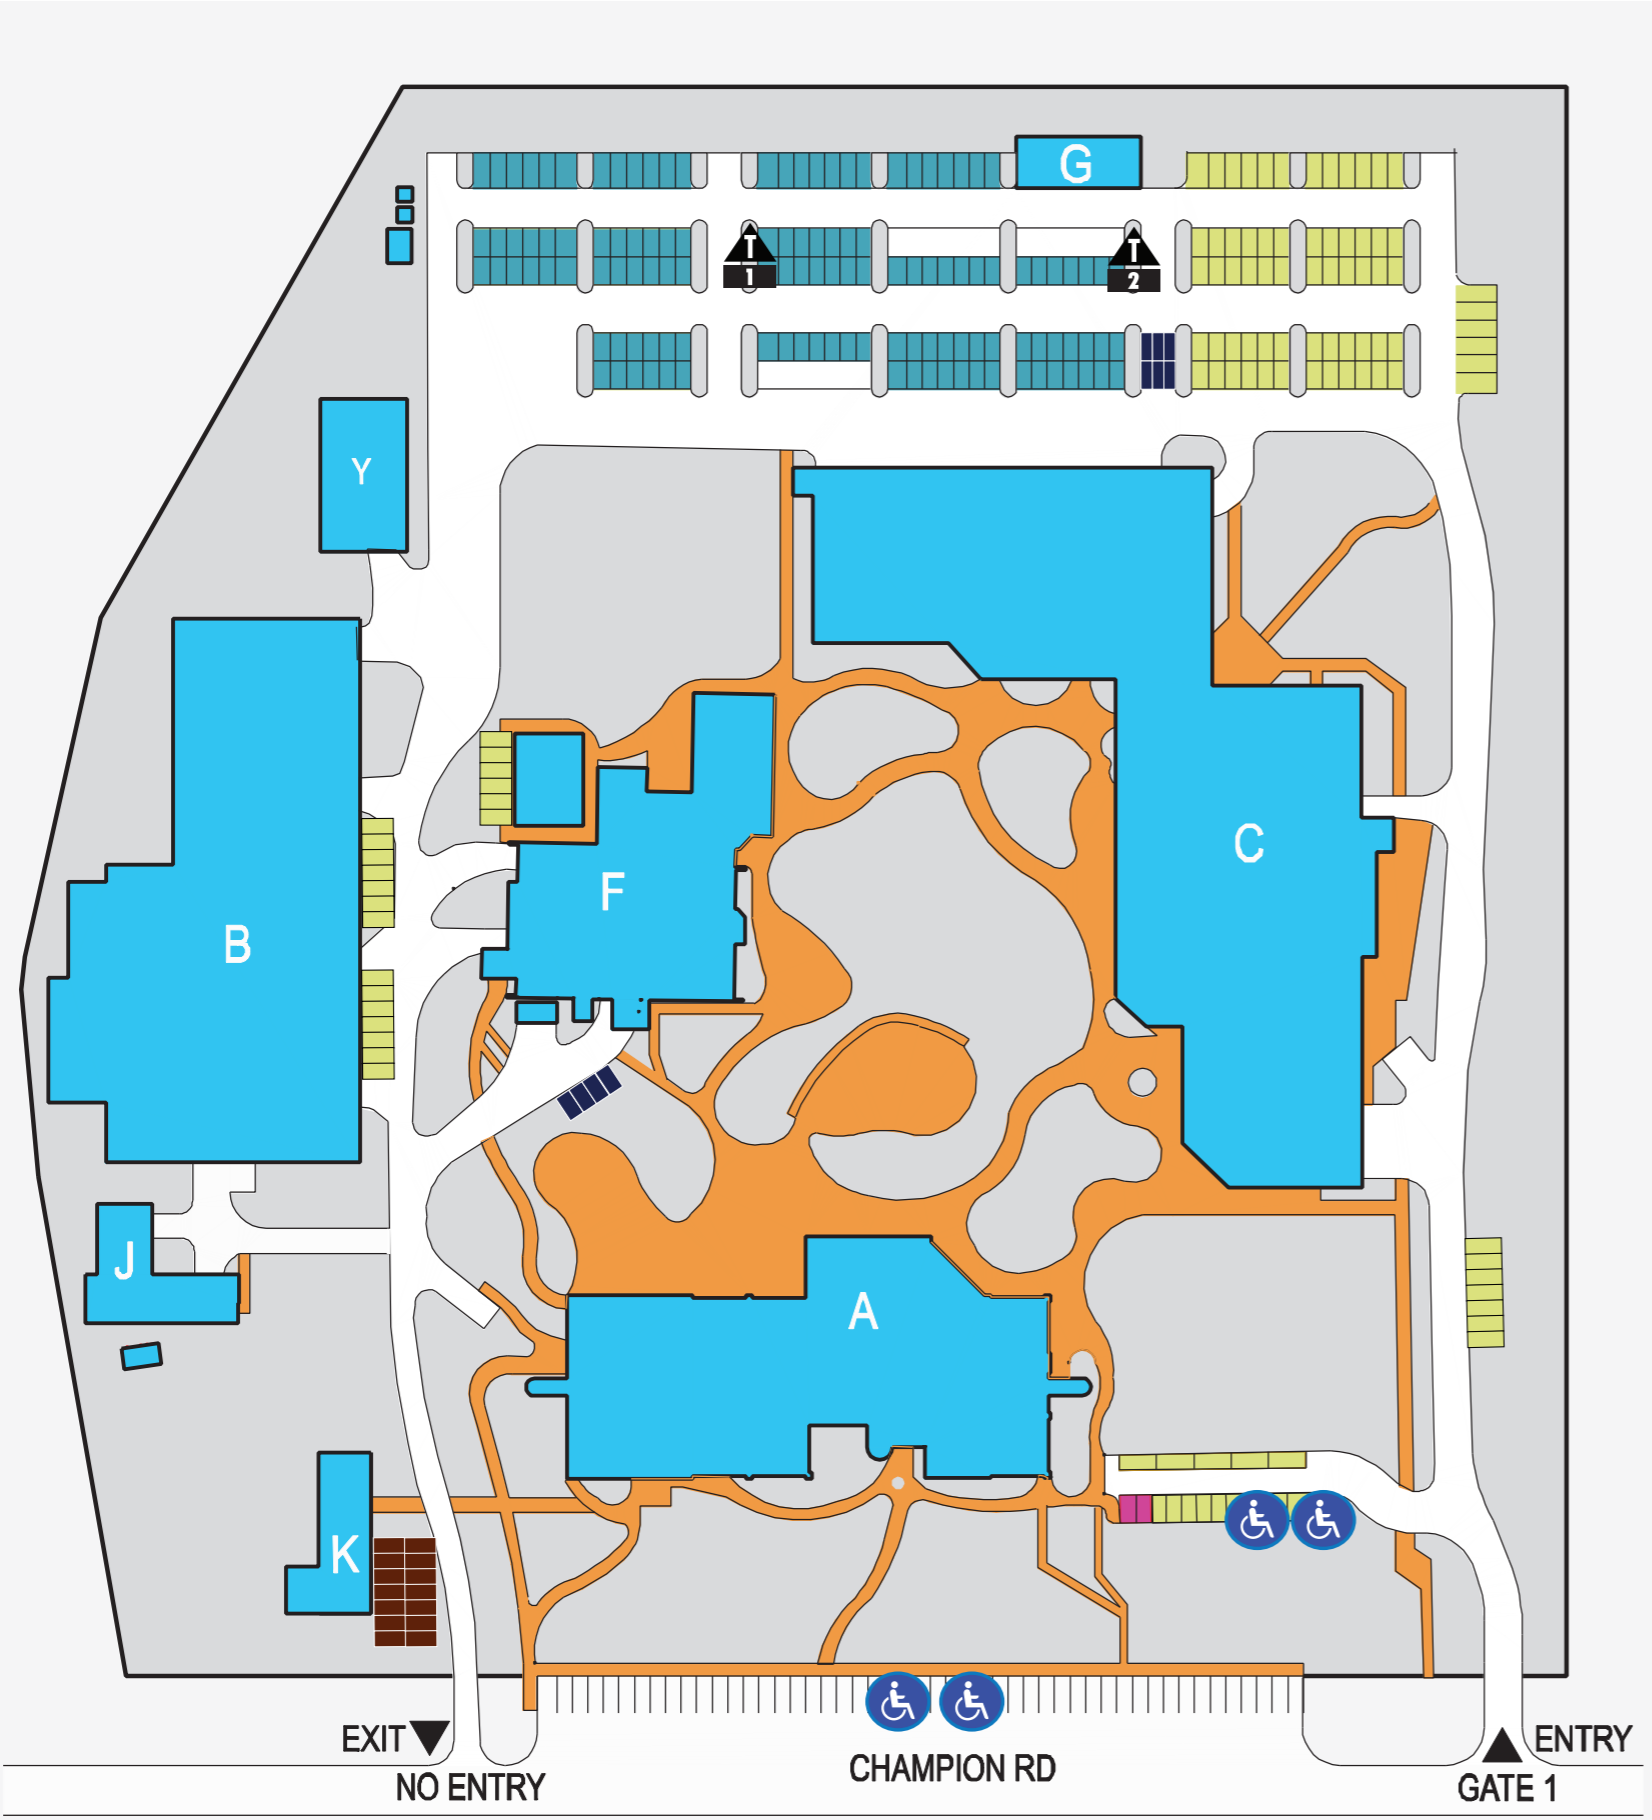

NEWPORT CAMPUS PARKING

-  TICKET MACHINE
 -  DISABLED PARKING
 -  CAMPUS BUILDINGS
 -  PEDESTRIAN ROUTES
-
-  R PERMIT PARKING
 -  E PERMIT PARKING
 -  TICKET PARKING AREA
 -  DROP OFF AREA (30 MINS)
 -  MOTOR CYCLE PARKING

PARKING AREAS ARE SUBJECT TO CHANGE WITHOUT NOTICE. PLEASE COMPLY WITH CAR PARK SIGNAGE TO AVOID FINES.

USERS OF UNIVERSITY CAR PARKS DO SO AT THEIR OWN RISK. UNIVERSITY MANAGEMENT WILL NOT ACCEPT ANY RESPONSIBILITY FOR ANY DAMAGE, ACCIDENTS OR LOSSES.