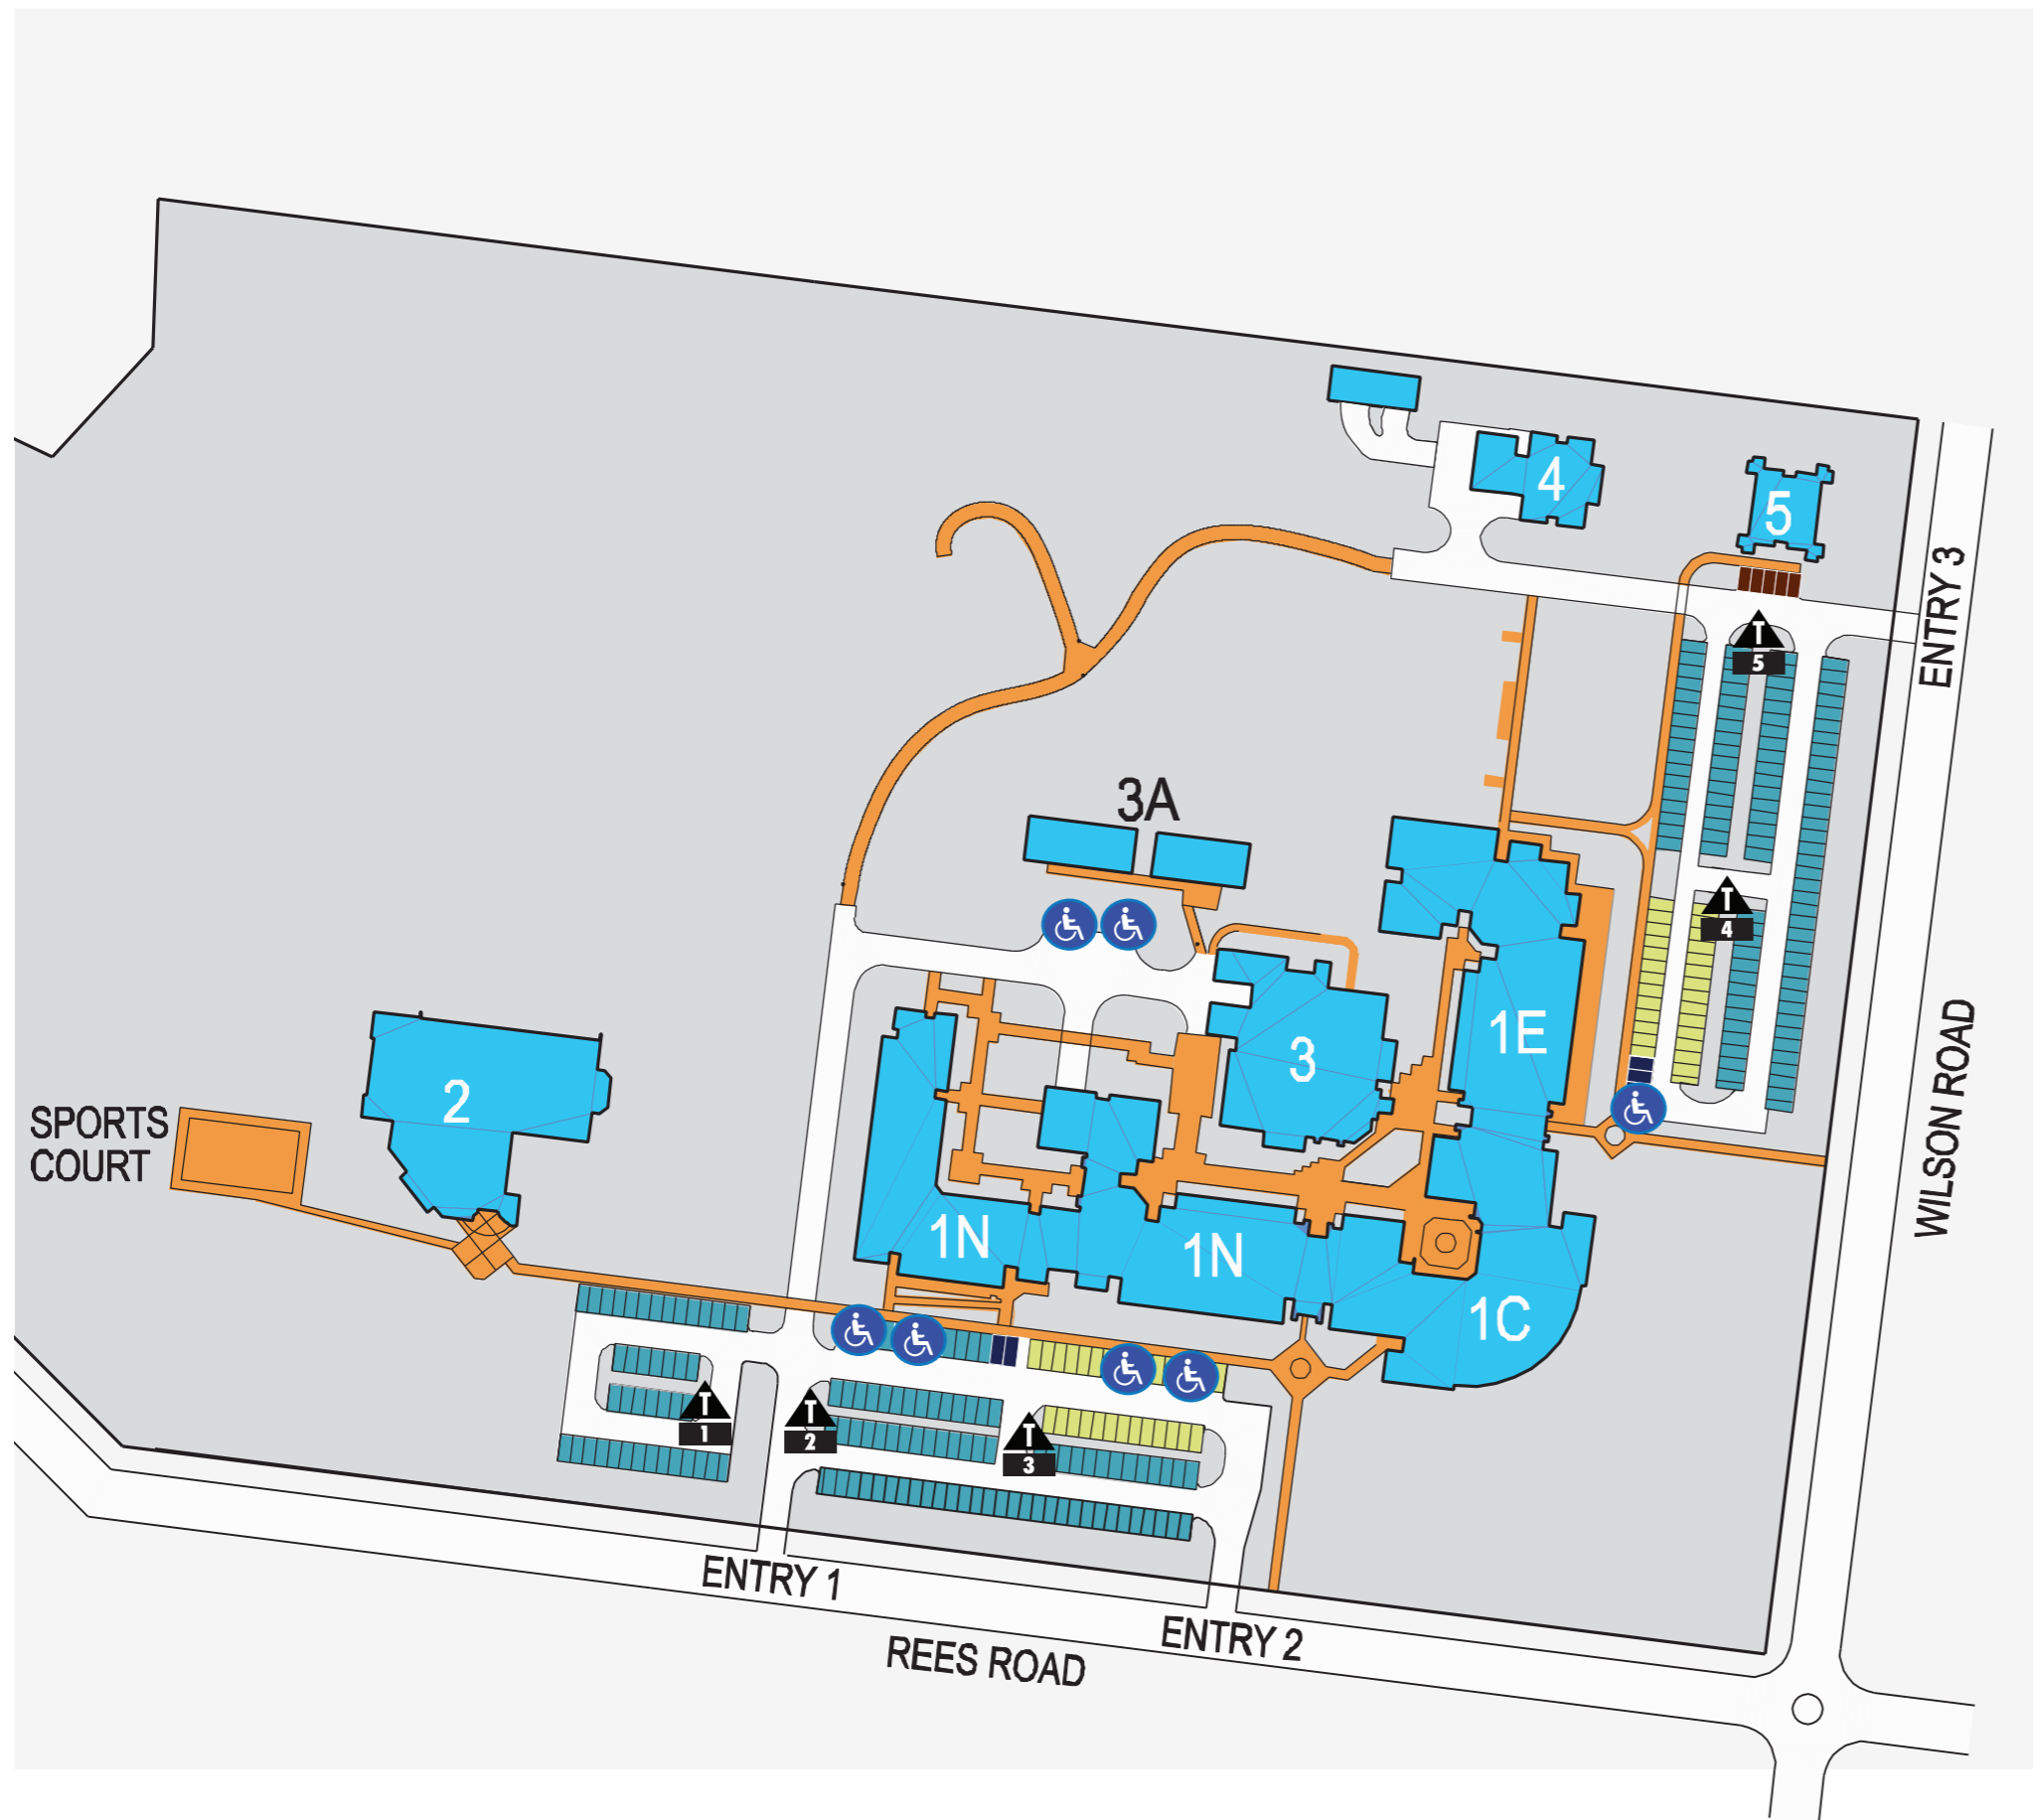

MELTON CAMPUS PARKING

-  TICKET MACHINE
-  DISABLED PARKING
-  CAMPUS BUILDINGS
-  PEDESTRIAN ROUTES

-  E PERMIT PARKING
-  TICKET PARKING AREA
-  DROP OFF AREA (30 MINS)
-  MOTOR CYCLE PARKING

PARKING AREAS ARE SUBJECT TO CHANGE WITHOUT NOTICE. PLEASE COMPLY WITH CAR PARK SIGNAGE TO AVOID FINES.